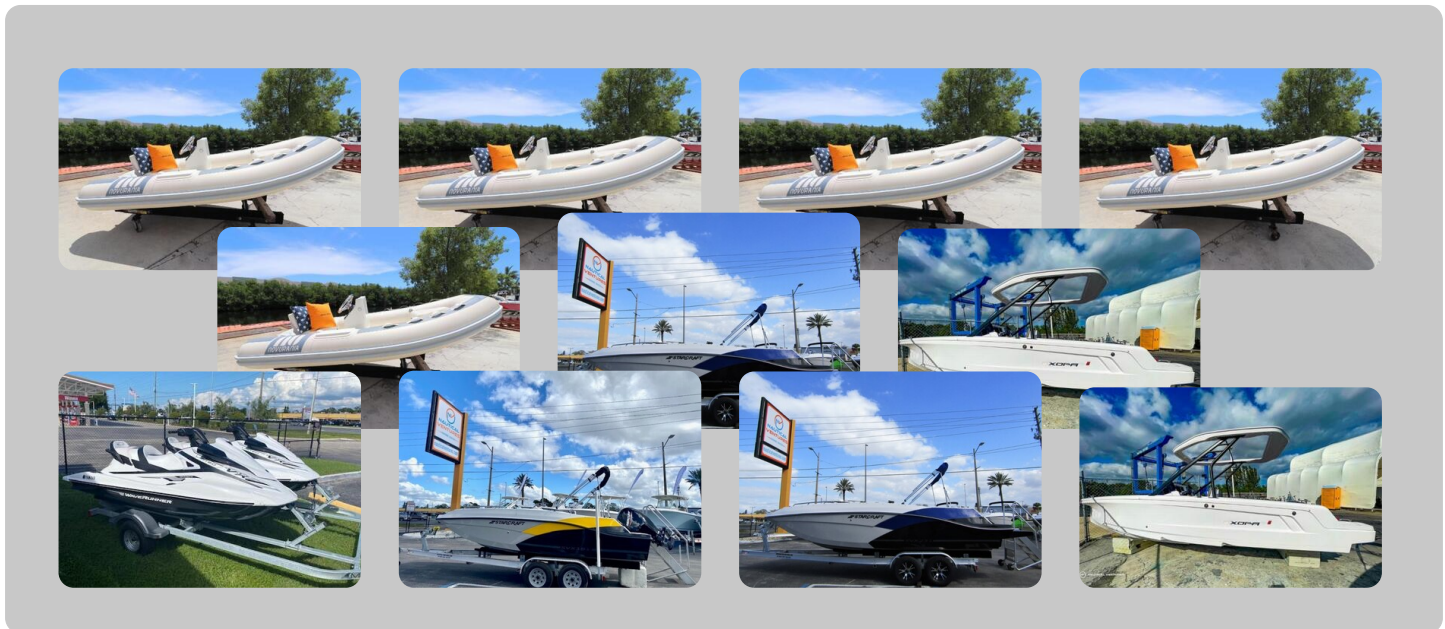

Nautical Ventures

Used power yachts for sale
New power yachts for sale

2025-04-12

Used power yachts for sale

Yamaha WaveRunner VX Limited

US\$31,000

Tampa Bay, USA • Used • 2020

Length: 11 ft (3.35 m)

Beam: 3 ft (0.91 m)

Phone: 1-727-939-8900

Nautical Ventures

7zea.com

Scarab 255 Open ID

US\$75,000

Tampa Bay, USA • Used • 2021

Length: 25 ft (7.62 m)

Beam: 8 ft (2.44 m)

Phone: 1-727-939-8900

Nautical Ventures

7zea.com

Axopar 28 T-Top

US\$189,990

Fort Lauderdale, USA • Used • 2020

Length: 28 ft (8.53 m)

Beam: 9 ft (2.74 m)

Phone: 1-954-926-5250

Nautical Ventures

7zea.com

Sailfish 320 CC

Request price

Tampa Bay, USA • Used • 2020

Length: 34 ft (10.36 m)