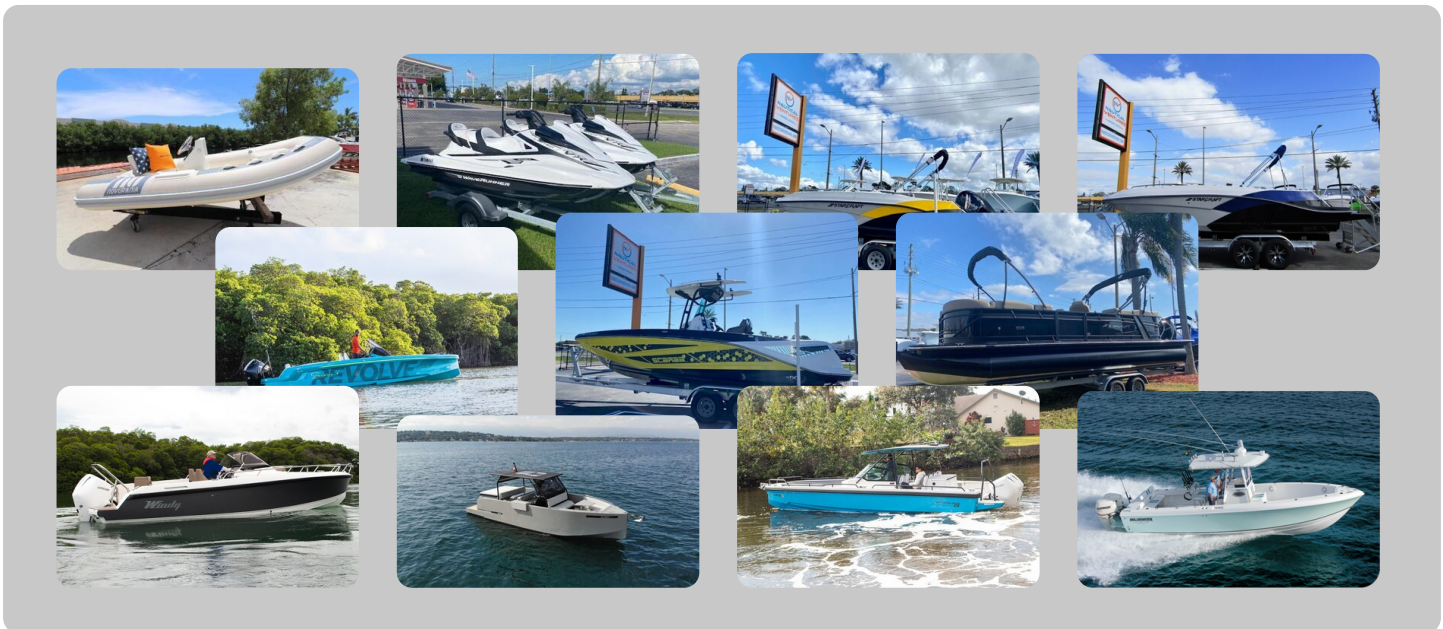

Nautical Ventures

Used power yachts for sale
New power yachts for sale