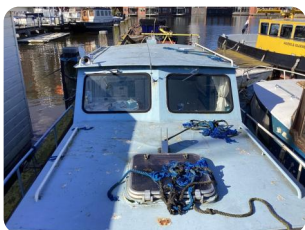

Motorboot 800

€25

Zaandam (NL), Netherlands • Used • 1900

Length: 8 m (26.25 ft)

Beam: 2.5 m (8.20 ft)

Jeroen Bolweg

Phone:

BOOTVEILING.COM

7zea.com