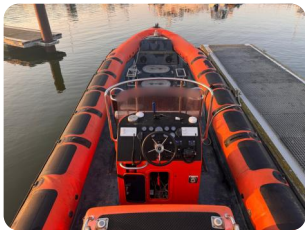

Ribcraft 900 PRO

€7,500

Vlissingen (NL), Netherlands • Used • 1999

Length: 9 m (29.53 ft)

Beam: 2.85 m (9.35 ft)

Jeroen Bolweg

Phone:

BOOTVEILING.COM

7zea.com