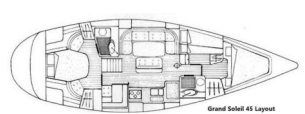

Sweden Yachts SWEDEN 340

€53,900

Norddeutschland, Germany • Used • 1987

Length: 10.4 m (34.12 ft)

Beam: 3.5 m (11.48 ft)

Jan Spengler

Phone: +49 4101 5155566

7zea.com

Sonstige Bruce Farr 9.2

€14,900

Norddeutschland, Germany • Used • 1980

Length: 9.2 m (30.18 ft)

Beam: 2.85 m (9.35 ft)

Jan Spengler

Phone: +49 4101 5155566

7zea.com

Hylas Hylas 51 Ocean Race

€179,000

Norddeutschland, Germany • Used • 1992

Length: 15.45 m (50.69 ft)

Beam: 4.7 m (15.42 ft)

Jan Spengler

Phone: +49 4101 5155566

7zea.com

Holland Kutteryacht Royal Clipper

€36,900

Norddeutschland, Germany • Used • 1970

Length: 9.5 m (31.17 ft)

Beam: 3 m (9.84 ft)

Jan Spengler

Phone: +49 4101 5155566

7zea.com

Vindö Vindö 50

€49,000

Norddeutschland, Germany • Used • 1977

Length: 10.56 m (34.65 ft)

Beam: 3.2 m (10.50 ft)

Jan Spengler

Phone: +49 4101 5155566

7zea.com

Builder Mahagoni Plattgatter

€52,000

Norddeutschland, Germany • Used • 1965

Length: 9 m (29.53 ft)

Beam: 2.65 m (8.69 ft)

Jan Spengler

Phone: +49 4101 5155566

7zea.com

Zar Formenti ZAR Mini RIB 18 DL

€36,000

Norddeutschland, Germany • Used • 2022

Length: 5.5 m (18.04 ft)

Beam: 2.24 m (7.35 ft)

Jan Spengler

Phone: +49 4101 5155566

7zea.com

Cantiere del Pardo Grand Soleil 45

€139,000

Norddeutschland, Germany • Used • 1989

Length: 13.94 m (45.73 ft)

Beam: 4.15 m (13.62 ft)

Jan Spengler

Phone: +49 4101 5155566

7zea.com