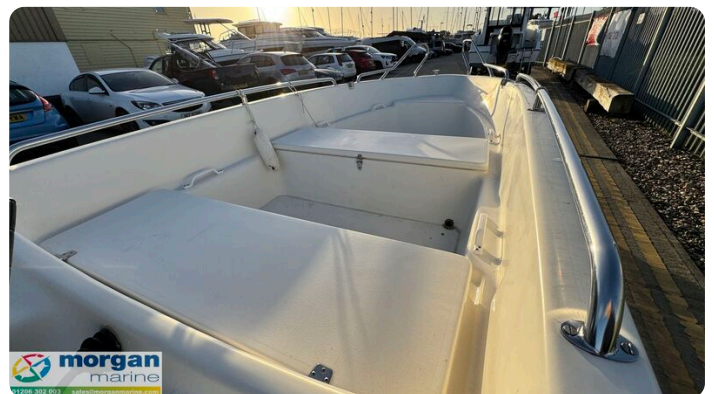

Deck: GRP hull. Fenders. Stainless Steel mooring cleats. Stainless Steel hand rails. Open bow pulpit. Stainless Steel fold up boarding ladder. Outboard motor engine cover. Full boat cover. Rubbing strake. Open boat with 2x bench style seats with storage. Grab handles.

Cabin: N/A

Electronics: No electronics.

Machinery: 2011 Yamaha F20 BMHL outboard with pull start.

Trailer: 2 wheel roller trailer with jockey wheel, winch, hitch and lightboard. NB - the road trailer may not be in serviceable road worthy condition. It is recommended the buyer should inspect and service accordingly prior to use on public roads.

General information

Make:	Yamarin
Model:	42 Open
Year:	2007
Condition:	Used

Engine

Engine type:	
Fuel type:	Gasoline

Measurements

Length:	4.25 m (13.94 ft)
Beam:	1.68 m (5.51 ft)
Deep:	0.6 m (1.97 ft)
Weight:	0 ( )

Accommodation

Cabins:	0
Berths:	0

Images