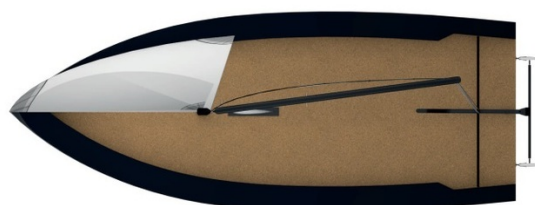

Make:	SPa
Model:	20
Year:	2023
Condition:	New
Engine type:	

Measurements

Length:	5.99 m (19.65 ft)
Beam:	2.36 m (7.74 ft)
Deep:	1.36 m (4.46 ft)

Accommodation

Cabins:	0
Berths:	0

Images

Scheepsmakelaardij Goliath