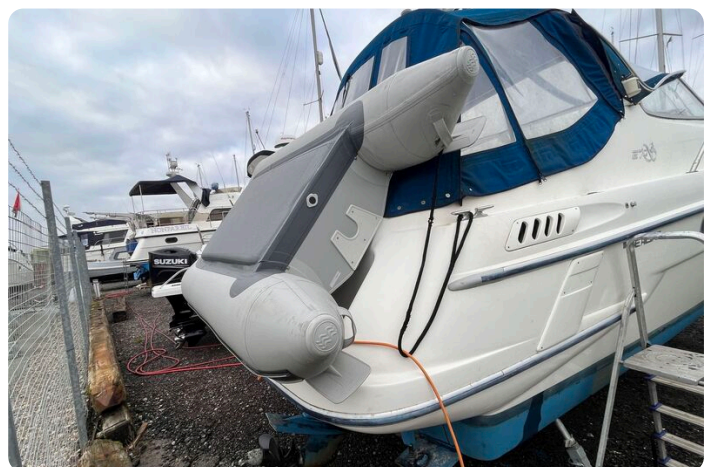

Sealine-270-digny