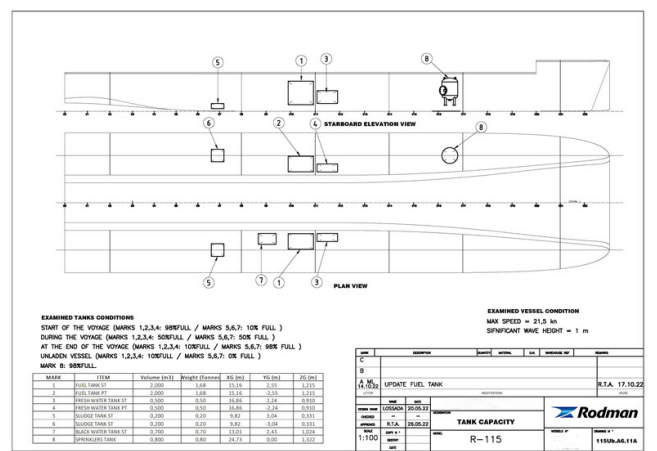

Details

Make:	RODMAN
Model:	Catamaran Passenger Ship 248 Pax RODMAN 115
Year:	2023
Condition:	Used
Engine:	MAN D2868LE443 900 CV - 16.16l 8 cylinders, 900 hp
Engine type:	
Fuel type:	Diesel
Length:	34.95 m (114.67 ft)
Beam:	9.09 m (29.82 ft)
Cabins:	0
Berths:	0

Measurements

Length:	34.95 m (114.67 ft)
Beam:	9.09 m (29.82 ft)
Deep:	1.41 m (4.63 ft)
Weight:	0 kg (0.00 lb)

Accommodation

Cabins:	0
Berths:	0

Barcelona Yachting

Port Olímpic - Local 14

08005 Barcelona

Spain