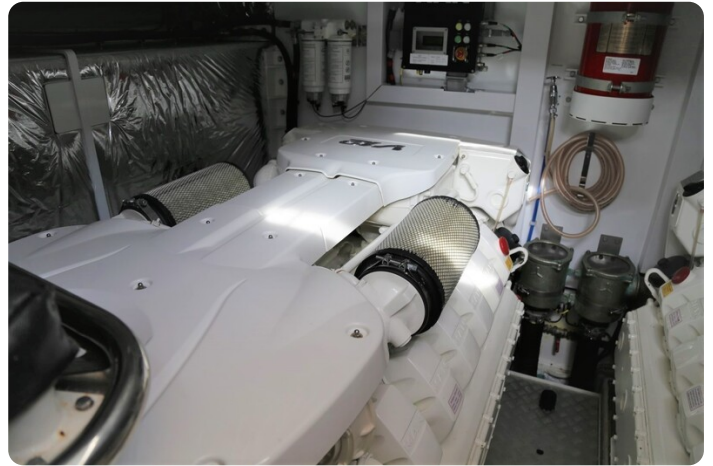

Image courtesy of JD Yachts