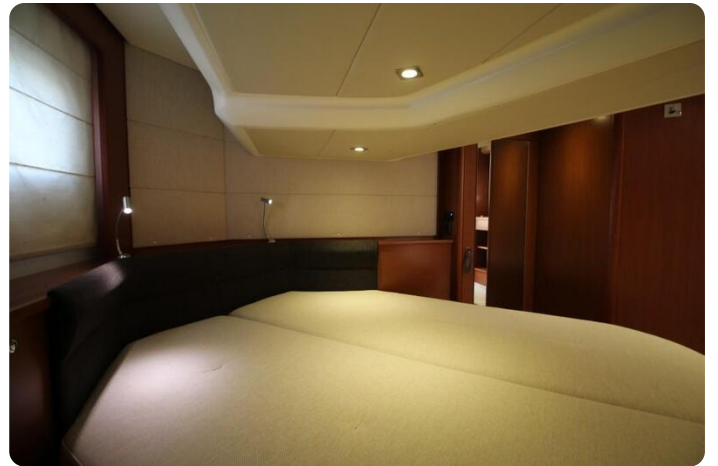

Prestige 440S Fresh water only