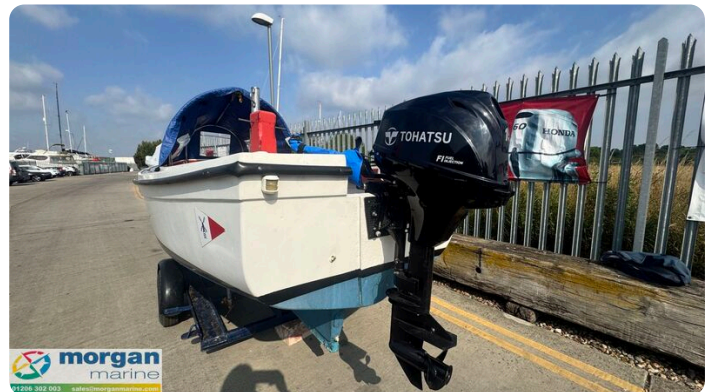

Deck: Auxiliary bracket. GRP hull. Spray hood canopy. Partial overall mooring cover. Anchor and rope. Bow roller. Fenders and lines. Boat hook. 1x Oar. Bow bollard cleat. Stern 2x bollard cleats. Forward stainless steel rails.

Cabin: Cuddy with V-shaped cushioned seating.

Cockpit: Stern back bench wooden seating with tiller steering control.

Electronics: Solar panel with battery. Automatic bilge pump. Navigation lights. Anchor light.

Machinery: 2021 Tohatsu 15hp tiller steering. Last serviced in 2025 - Approx 50 hours. Can be changed to electric start.

Trailer: 2 wheel road trailer with extended launching bar, jockey wheel, spare wheel and winch. NB - the road trailer may not be in serviceable road worthy condition. It is recommended the buyer should inspect and service accordingly prior to use on public roads.

General information

Make:	Oyster
Model:	16 Launch
Year:	0
Condition:	Used
Engine type:	

Measurements

Length:	4.87 m (15.98 ft)
Beam:	1.98 m (6.50 ft)
Deep:	0.46 m (1.51 ft)

Accommodation

Cabins:	0
Berths:	0

Images