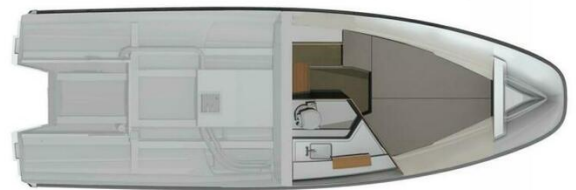

The T9 is equipped with a single Mercury V10 400hp outboard engine. The aft deck u-sofa with seating for 5 easily converts to a sunbed. The boat is available with a T-top design and a 12" chart plotter at the helm. The foredeck features a large loading hatch with access to the cabin as well as an extended sunbed. Below deck is a large berth for two with integrated ventilation, ample stowage and separate head with sink.

***Please note, stock images are used. Some features depicted may not be included.**

Engine 1

- Mercury
- V10 - 400 XXL
- Outboard
- 250.00 HP
- 186.43 KW

Features

- Completely new air lubricated stepped hull design, built for exceptional sea worthiness and handling
- Minimal planning threshold razor sharp bow section
- Speed characteristics +40 knots, cruising speed 20-35 knots
- Walk-around deck layout
- Double bed in forward cabin with separate head and integrated ventilation
- Multiple sofa solutions on aft deck
- Nimbus crockery and cutlery for 4 people
- Sofa/seating on fore deck with table
- Large loading hatch on fore deck with access to cabin

Selected Options

- T-Top w/ mooring canopy
- Fiberglass Deck - Single Engine
- Mid-sofa cushions (outdoor) - Beige Sand
- Foredeck Sunseat - Beige Sand
- Extended Sunbed
- Cabin cushions - Beige
- Mooring canopy - Silver Grey
- Mid-Sofa
- Carpets - Beige
- Nimbus pillow set
- HIFI package - basic
- Bow Thruster, Sleipner SE40
- Windlass Bow
- Water-ski pylon
- Simrad Plotter, NSX 12"
- Simrad Sonar, xSonic SS60

Listing MLS by [Yachtr.com](https://www.yachtr.com)

General information

Make:	Nimbus
Model:	Tender 9
Year:	2025
Condition:	New
Engine type:	

Measurements

Length:	30 ft (9.14 m)
Beam:	9 ft (2.74 m)

Images

Nautical Ventures
50 SOUTH BRYAN RD.
FL 33004 DANIA BEACH
United States of America (USA)
Phone: 1-727-939-8900
<https://www.nauticalventures.com>