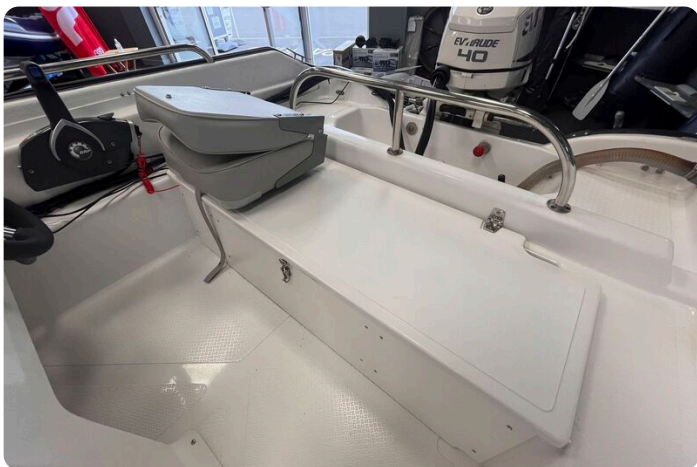

Nautilus-440-folded