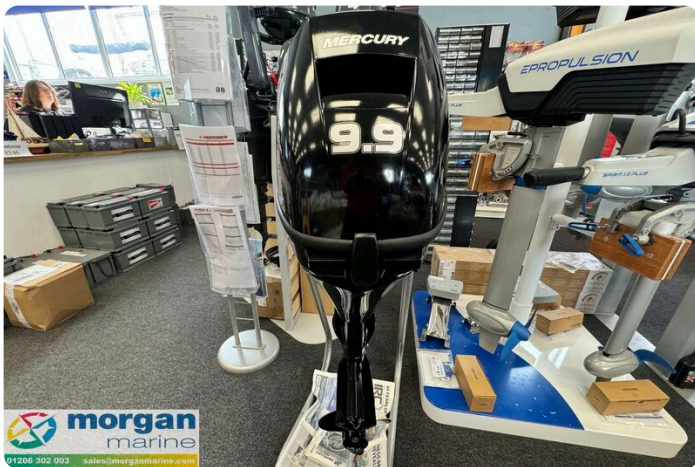

Description

EN

2022 Mercury 9.9HP outboard just in at Morgan Marine with only 2 hours run from new. Leading its class in light weight design, the Mercury 9.9hp FourStroke tips the scales at just 38kg providing the perfect mix of power to weight. A compact and light weight design coupled with an ergonomic carry handle make the 9.9hp a great choice for your tender or boat. Equipped with class leading features such through prop exhaust, automatic reverse lock and dual water intakes, but the one you will love the most is the Multi-function tiller handle. Exclusive to Mercury and designed for easy control, Shift gear, throttle, steer, tilt and stop the engine with just one hand.

Cockpit:

Electronics:

General information

Make:	Mercury
Model:	9.9HP outboard
Year:	0
Condition:	Used

Engine

Engine:	, 1300 hp
Engine type:	

Measurements

Length:	0 m (0.00 ft)
Beam:	0 m (0.00 ft)
Deep:	0 m (0.00 ft)
Weight:	0 ( )

Accommodation

Cabins:	0
Berths:	0

Images