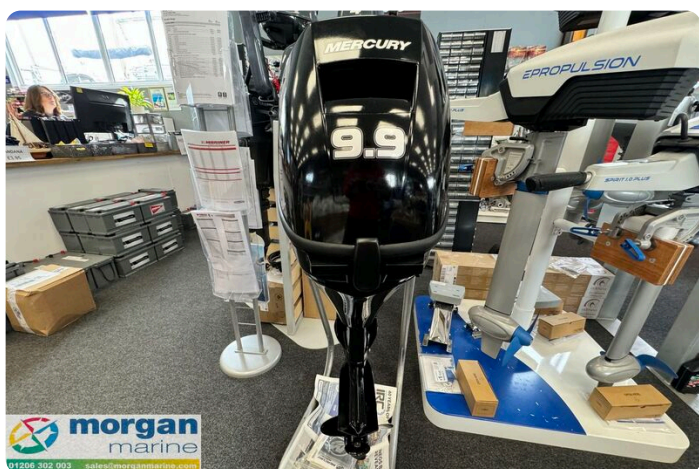

La description

EN

2022 Mercury 9.9HP outboard just in at Morgan Marine with only 2 hours run from new. Leading its class in light weight design, the Mercury 9.9hp FourStroke tips the scales at just 38kg providing the perfect mix of power to weight. A compact and light weight design coupled with an ergonomic carry handle make the 9.9hp a great choice for your tender or boat. Equipped with class leading features such through prop exhaust, automatic reverse lock and dual water intakes, but the one you will love the most is the Multi-function tiller handle. Exclusive to Mercury and designed for easy control, Shift gear, throttle, steer, tilt and stop the engine with just one hand.

Cockpit:

Electronics:

Informations générales

Fabricant:	Mercury
Modèle:	9.9HP outboard
An:	0
Condition:	Usagé

Moteur

Moteur:	, 1300 hp
Type de moteur:	

Des mesures

Longueur:	0 m (0.00 ft)
Largeur:	0 m (0.00 ft)
Profond:	0 m (0.00 ft)
Poids:	0 ( )

Hébergement

Cabines:	0
Couchettes:	0

Images