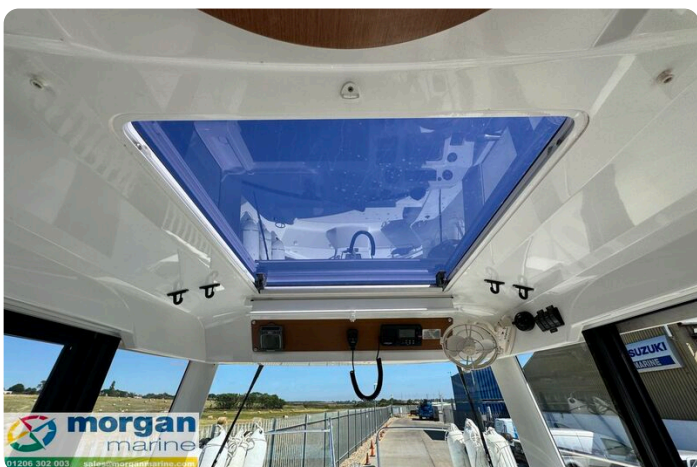

Deck: Electric windlass with anchor, chain and rope (control from bow anchor locker). Fenders and lines. Fishing Kit: Fish box for cockpit locker, sea pump for deck washing, 2 additional rod holders on the stern. 4x roof fishing rod holders. Mooring cleats. Side and aft pulpits. Boarding ladder. Roof bars.

Jeanneau-Merry-Fisher-755-Marlin-co-pilot-seat

Jeanneau-Merry-Fisher-755-Marlin-pilot-seat

Jeanneau-Merry-Fisher-755-Marlin-bolster-seat

Jeanneau-Merry-Fisher-755-Marlin-heating

Jeanneau-Merry-Fisher-755-Marlin-vhf