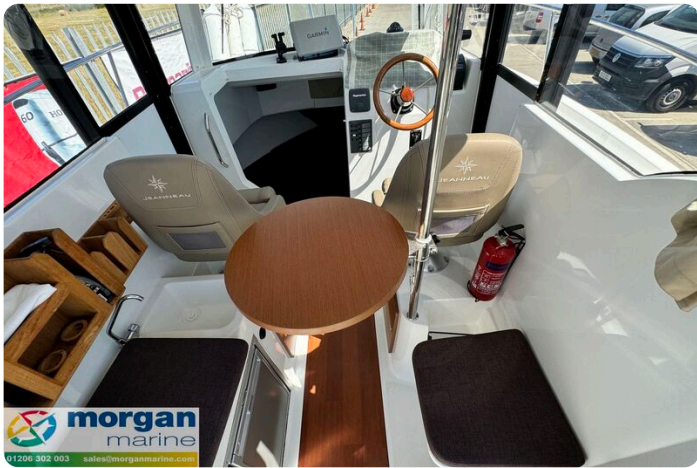

Deck: Electric windlass with anchor, chain and rope (control from bow anchor locker). Fenders and lines. Fishing Kit: Fish box for cockpit locker, sea pump for deck washing, 2 additional rod holders on the stern. 4x roof fishing rod holders. Mooring cleats. Side and aft pulpits. Boarding ladder. Roof bars.

Jeanneau-Merry-Fisher-755-Marlin-seating-overview

Jeanneau-Merry-Fisher-755-Marlin-cabin

Jeanneau-Merry-Fisher-755-Marlin-fridge

Jeanneau-Merry-Fisher-755-Marlin-fridge-storage

Jeanneau-Merry-Fisher-755-Marlin-sink

Jeanneau-Merry-Fisher-755-Marlin-chair

Jeanneau-Merry-Fisher-755-Marlin-pop-up-chair

Jeanneau-Merry-Fisher-755-Marlin-table

Jeanneau-Merry-Fisher-755-Marlin-overview-seating

Jeanneau-Merry-Fisher-755-Marlin-make