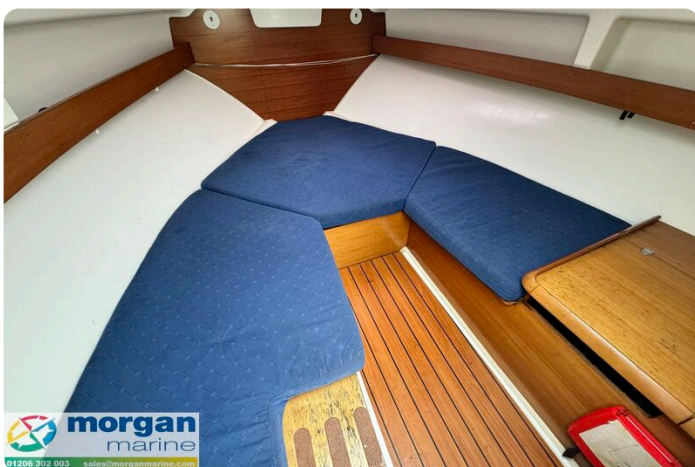

Jeanneau-Leader-625-berth