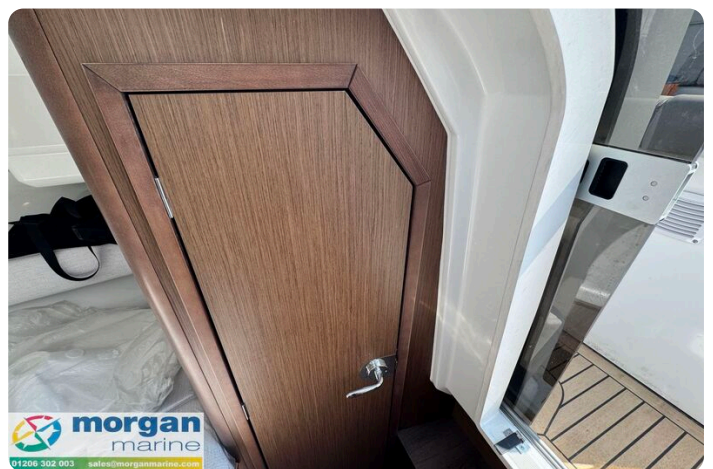

Jeanneau Cap Camarat 7.5 WA S3 - toilet door