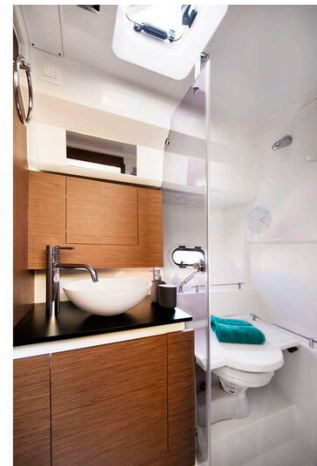

Cabin: Transparent sliding door. Forward 2 berth cabin with storage, hatch to deck + hull windows + opening portholes. Aft double berth cabin with storage, opening portholes and hull windows. Galley with stainless steel sink, 220v vitroceramic cooktop (in lieu of standard gas stove), upgraded 80L fridge and opening porthole. Toilet compartment with marine toilet and separate shower, plus hatch to deck and opening portholes.

Accommodation

Cabins:	0
Berths:	0

Images

Jeanneau Cap Camarat 10.5 WA

Jeanneau Cap Camarat 10.5 WA - view from forward cabin to aft cabin

Jeanneau Cap Camarat 10.5 WA - forward cabin

Jeanneau Cap Camarat 10.5 WA - toilet compartment