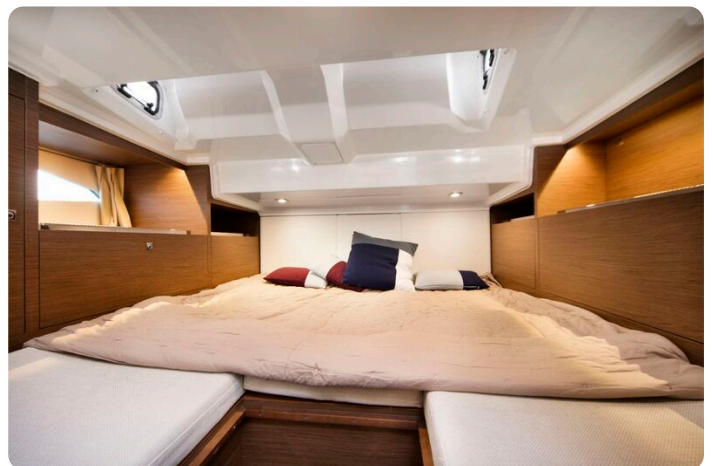

Images

Jeanneau Cap Camarat 10.5 WA

Jeanneau Cap Camarat 10.5 WA - view from forward cabin to aft cabin

Jeanneau Cap Camarat 10.5 WA - forward cabin

Jeanneau Cap Camarat 10.5 WA - toilet compartment

Jeanneau Cap Camarat 10.5 WA - galley in cabin

Jeanneau Cap Camarat 10.5 WA - aft cabin

Jeanneau Cap Camarat 10.5 WA - cockpit from port side

Jeanneau Cap Camarat 10.5 WA - overhead view from starboard

Jeanneau Cap Camarat 10.5 WA

Jeanneau Cap Camarat 10.5 WA - cockpit table and seating