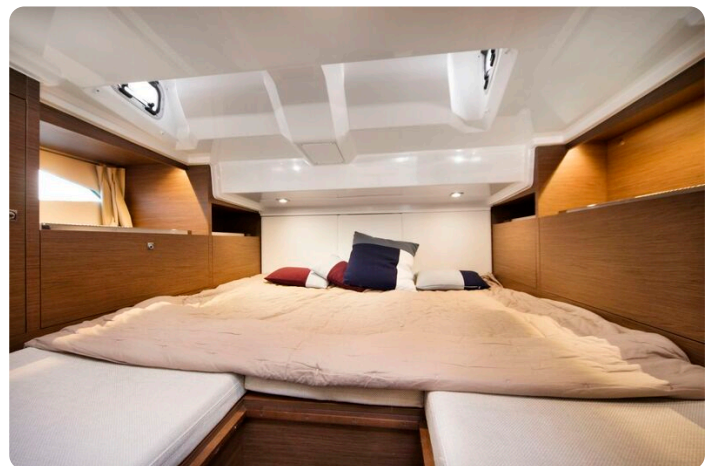

Accommodation

Cabins:	0
Berths:	0

Images

Jeanneau Cap Camarat 10.5 WA

Jeanneau Cap Camarat 10.5 WA - view from forward cabin to aft cabin

Jeanneau Cap Camarat 10.5 WA - forward cabin

Jeanneau Cap Camarat 10.5 WA - toilet compartment

Jeanneau Cap Camarat 10.5 WA - galley in cabin

Jeanneau Cap Camarat 10.5 WA - aft cabin

Jeanneau Cap Camarat 10.5 WA - cockpit from port side

Jeanneau Cap Camarat 10.5 WA - overhead view from starboard

Jeanneau Cap Camarat 10.5 WA