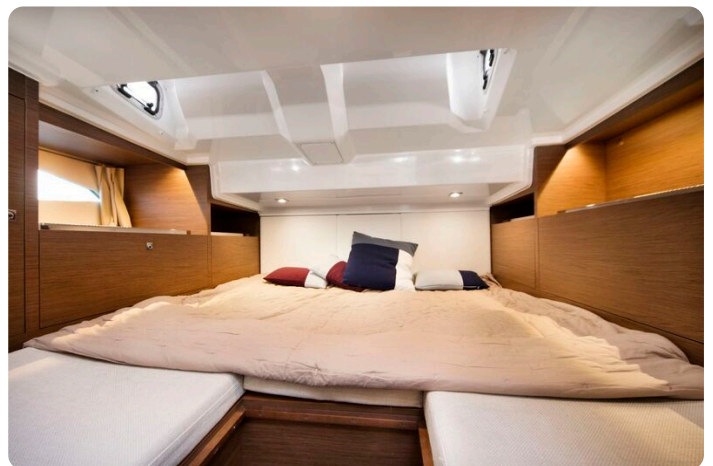

Accommodation

Cabins:	0
Berths:	0

Images

Jeanneau Cap Camarat 10.5 WA

Jeanneau Cap Camarat 10.5 WA - view from forward cabin to aft cabin

Jeanneau Cap Camarat 10.5 WA - forward cabin

Jeanneau Cap Camarat 10.5 WA - toilet compartment

Jeanneau Cap Camarat 10.5 WA - galley in cabin

Jeanneau Cap Camarat 10.5 WA - aft cabin

Jeanneau Cap Camarat 10.5 WA - cockpit from port side

Jeanneau Cap Camarat 10.5 WA - overhead view from starboard

Jeanneau Cap Camarat 10.5 WA