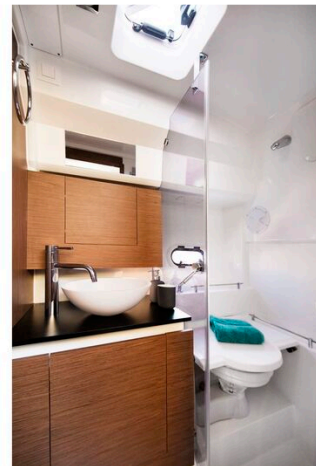

Cabin: Transparent sliding door. Forward 2 berth cabin with storage, hatch to deck + hull windows + opening portholes. Aft double berth cabin with storage, opening portholes and hull windows. Galley with stainless steel sink, 220v vitroceramic cooktop (in lieu of standard gas stove), upgraded 80L fridge and opening porthole. Toilet compartment with marine toilet and separate shower, plus hatch to deck and opening portholes.

Accommodation

Cabins:	0
Berths:	0

Images

Jeanneau Cap Camarat 10.5 WA

Jeanneau Cap Camarat 10.5 WA - view from forward cabin to aft cabin

Jeanneau Cap Camarat 10.5 WA - forward cabin

Jeanneau Cap Camarat 10.5 WA - toilet compartment

Jeanneau Cap Camarat 10.5 WA - galley in cabin

Jeanneau Cap Camarat 10.5 WA - aft cabin

Jeanneau Cap Camarat 10.5 WA - cockpit from port side

Jeanneau Cap Camarat 10.5 WA - overhead view from starboard

Jeanneau Cap Camarat 10.5 WA