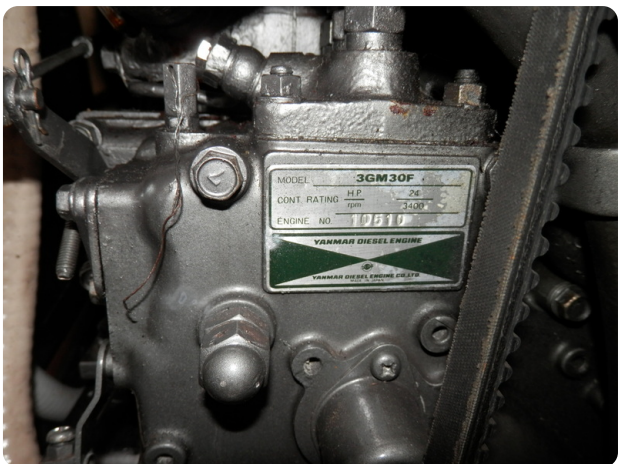

Length:	10.84 m (35.56 ft)
Beam:	3.58 m (11.75 ft)
Deep:	1.4 m (4.59 ft)

Accommodation

Cabins:	0
Berths:	0

Images

Scheepsmakelaardij Goliath

Hendrik Bulthuisweg 2

8606 KB SNEEK

Netherlands