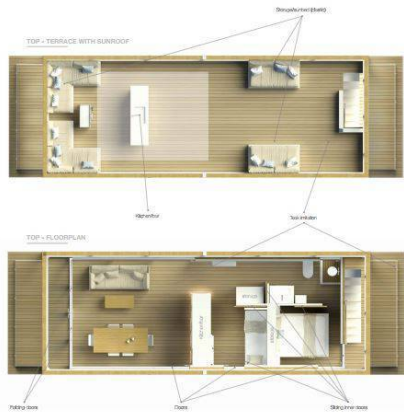

General information

Make:	Houseboat
Model:	The Yacht House 40
Year:	2024
Condition:	New
Engine type:	

Measurements

Length:	12 m (39.37 ft)
Beam:	4.5 m (14.76 ft)
Deep:	0.5 m (1.64 ft)

Accommodation

Cabins:	0
Berths:	0