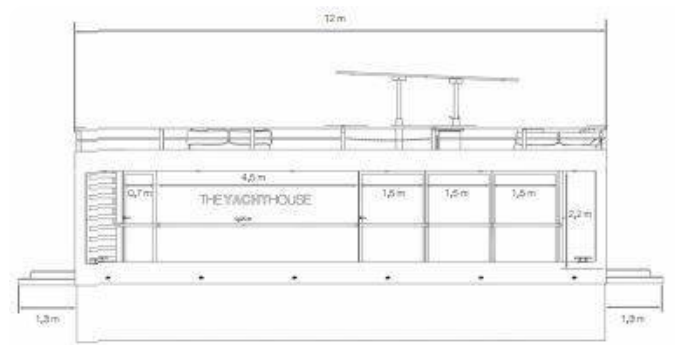

General information

Make:	Houseboat
Model:	The Yacht House 40
Year:	2024
Condition:	New
Engine type:	

Measurements

Length:	12 m (39.37 ft)
Beam:	4.5 m (14.76 ft)
Deep:	0.5 m (1.64 ft)

Accommodation

Cabins:	0
Berths:	0