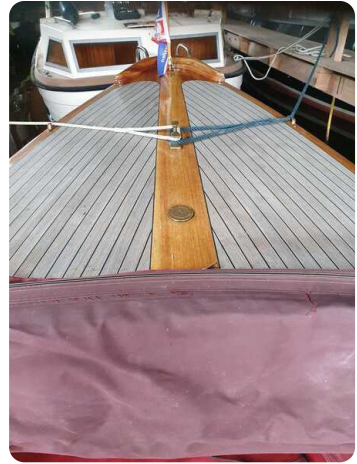

Scheepsmakelaar
dij Goliath

7zea.com

Description

EN

Very nice overnaad copper riveted mahogany vlet. Equipped with cable fender. Steering position with steering wheel. Leather cushions. Tube cover and a

The boat is in a boathouse in Sneek.

Accommodation

| | |
|---------|---|
| Cabins: | 0 |
| Berths: | 0 |

Images

Scheepsmakelaardij Goliath

Hendrik Bulthuisweg 2

8606 KB SNEEK

Netherlands

Phone: 0031(0)6-54723943