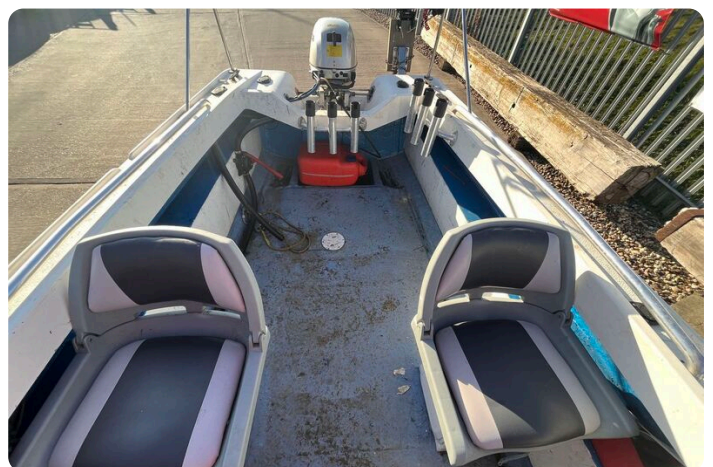

Morgan Marine

7zea.com

La description

EN

17ft Fisherman for sale at Morgan Marine. This fisherman 17 is perfect for days out fishing with family or friends or equally cruising up and down the local rivers. With new full canopy and spray hood it can be used at any time of the year. Powered by Honda 20HP this boat is ready to hit the water - Perfect for Morgan Marines park and ride service!

Deck: New full cover. New spray hood. Open deck. Anchor, chain and rope. Front storage locker. Stainless steel arch. Stainless steel handrails. Fishing rod holders.

Cabin: N/a

Cockpit: Helm and co-pilot upholstered folding seats with storage underneath. Console with engine controls and steering wheel.

Hébergement

| | |
|-------------|---|
| Cabines: | 0 |
| Couchettes: | 0 |

Images

Fisherman 17 clinker boat - clinker style hull

Fisherman 17 clinker boat - bow

Fisherman 17 clinker boat - canopy frame

Fisherman 17 clinker boat - steering wheel and engine controls

Fisherman 17 clinker boat - canopy

Fisherman 17 clinker boat - view towards bow with canopy

Fisherman 17 clinker boat - view of deck towards aft

Fisherman 17 clinker boat - view towards aft

Fisherman 17 clinker boat - VHF