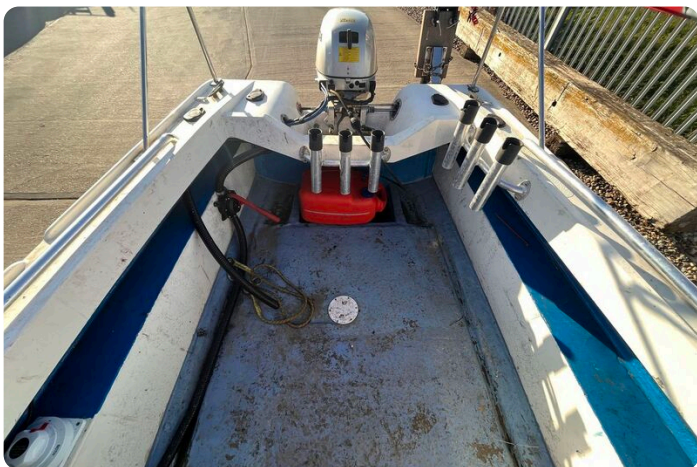

## La description

EN

17ft Fisherman for sale at Morgan Marine. This fisherman 17 is perfect for days out fishing with family or friends or equally cruising up and down the local rivers. With new full canopy and spray hood it can be used at any time of the year. Powered by Honda 20HP this boat is ready to hit the water - Perfect for Morgan Marines park and ride service!

Deck: New full cover. New spray hood. Open deck. Anchor, chain and rope. Front storage locker. Stainless steel arch. Stainless steel handrails. Fishing rod holders.

Cabin: N/a

Cockpit: Helm and co-pilot upholstered folding seats with storage underneath. Console with engine controls and steering wheel.

## Images

Fisherman 17 clinker boat - clinker style hull

Fisherman 17 clinker boat - bow

Fisherman 17 clinker boat - canopy frame

Fisherman 17 clinker boat - steering wheel and engine controls

Fisherman 17 clinker boat - canopy

Fisherman 17 clinker boat - view towards bow with canopy

Fisherman 17 clinker boat - view of deck towards aft

Fisherman 17 clinker boat - view towards aft

Fisherman 17 clinker boat - VHF

Fisherman 17 clinker boat - helm seat