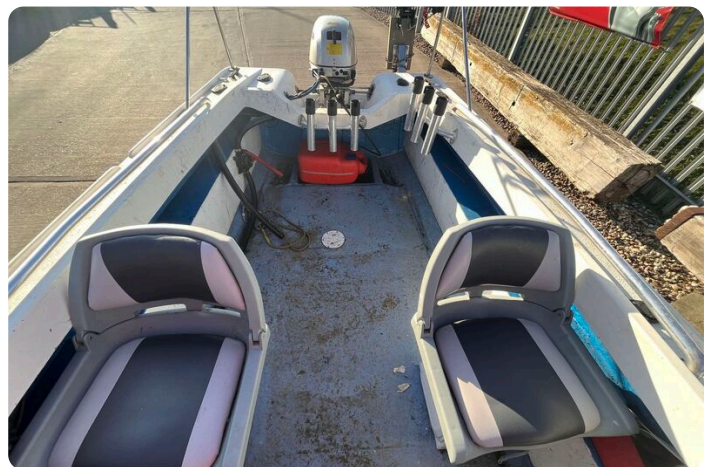

## La description

EN

17ft Fisherman for sale at Morgan Marine. This fisherman 17 is perfect for days out fishing with family or friends or equally cruising up and down the local rivers. With new full canopy and spray hood it can be used at any time of the year. Powered by Honda 20HP this boat is ready to hit the water - Perfect for Morgan Marines park and ride service!

Deck: New full cover. New spray hood. Open deck. Anchor, chain and rope. Front storage locker. Stainless steel arch. Stainless steel handrails. Fishing rod holders.

Cabin: N/a

Cockpit: Helm and co-pilot upholstered folding seats with storage underneath. Console with engine controls and steering wheel.

## Images

Fisherman 17 clinker boat - clinker style hull

Fisherman 17 clinker boat - bow

Fisherman 17 clinker boat - canopy frame

Fisherman 17 clinker boat - steering wheel and engine controls

Fisherman 17 clinker boat - canopy

Fisherman 17 clinker boat - view towards bow with canopy

Fisherman 17 clinker boat - view of deck towards aft

Fisherman 17 clinker boat - view towards aft

Fisherman 17 clinker boat - VHF

Fisherman 17 clinker boat - helm seat