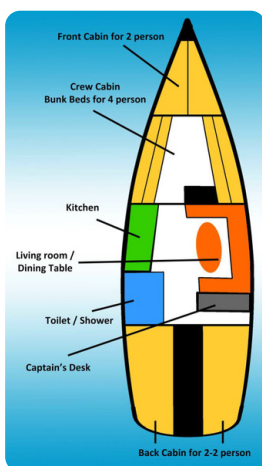

Description

Galley equipment

- Oven
- Microwave
- Fridge

Electrical equipment

- Battery charger

Navigation equipment

- Compass
- Depthsounder
- VHF
- Plotter
- Log-speedometer

General equipment

- CD player
- Spray hood
- Bimini

General information

Make:	Equator
Model:	44
Year:	2003
Condition:	Used
Hull:	Fiberglass

Engine

Engine:	VOLVO PENTA, 41 hp
Engine type:	
Fuel type:	Diesel
Fuel tank:	80 l (21.13 gal)

Measurements

Length:	13.66 m (44.82 ft)
Beam:	4.2 m (13.78 ft)
Deep:	1.6 m (5.25 ft)
Weight:	10040 kg (22,134.04 lb)

Accommodation

Cabins:	4
Berths:	7

Images

Layout