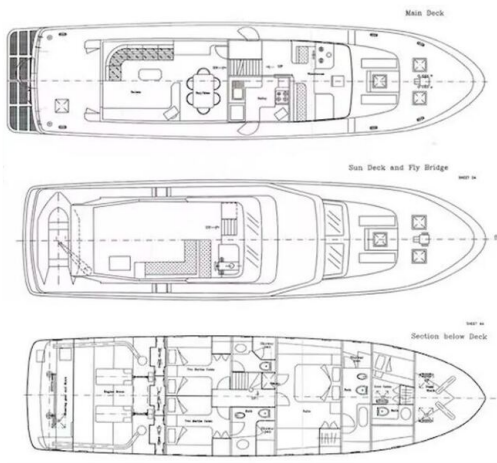

Make:	CCYD
Model:	200
Year:	1990
Condition:	Used
Hull:	Steel
Engine:	Caterpillar, 2x 275 hp
Engine type:	Inboard engine
Fuel type:	Diesel
Fuel tank:	6000 l (1,585.04 gal)
Length:	22 m (72.18 ft)
Beam:	5.3 m (17.39 ft)
Cabins:	3
Berths:	3

- Compass
- Depthsounder
- Autopilot
- VHF
- Plotter
- Log-speedometer
- Radar

Sail & Rig equipment

- Spinnaker

General equipment

- TV
- DVD player
- Bimini

General information

Make:	CCYD
Model:	200
Year:	1990
Condition:	Used
Hull:	Steel

Engine

Engine:	Caterpillar, 2x 275 hp
Engine type:	Inboard engine
Fuel type:	Diesel
Fuel tank:	6000 l (1,585.04 gal)

Measurements

Length:	22 m (72.18 ft)
Beam:	5.3 m (17.39 ft)
Deep:	1.7 m (5.58 ft)
Weight:	78080 kg (172,134.04 lb)

IMGA1206

info@superum-yachting.com

IMGA1276t

info@superum-yachting.com

IMGA1286

LAYOUT

Superum Yachting

ACI marina Rovinj