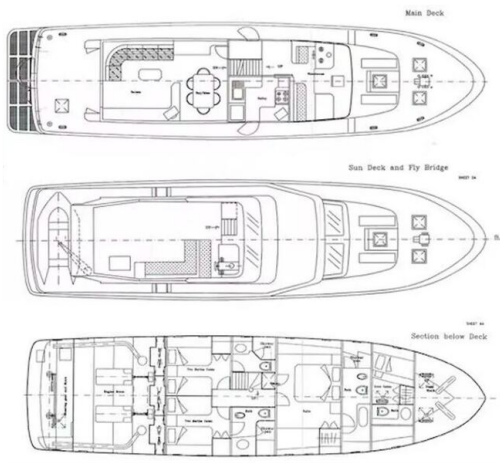

- Compass
- Depthsounder
- Autopilot
- VHF
- Plotter
- Log-speedometer
- Radar

General equipment

- TV
- DVD player
- Bimini

General information

Make:	CCYD
Model:	200
Year:	1990
Condition:	Used
Hull:	Steel

Engine

Engine:	Caterpillar, 2x 275 hp
Engine type:	Inboard engine
Fuel type:	Diesel
Fuel tank:	6000 l (1,585.04 gal)

Measurements

Length:	20 m (65.62 ft)
Beam:	5.2 m (17.06 ft)
Deep:	1.7 m (5.58 ft)
Weight:	78080 kg (172,134.04 lb)

IMGA1206

info@superum-yachting.com

IMGA1276t

info@superum-yachting.com

IMGA1286

LAYOUT

Superum Yachting

ACI marina Rovinj