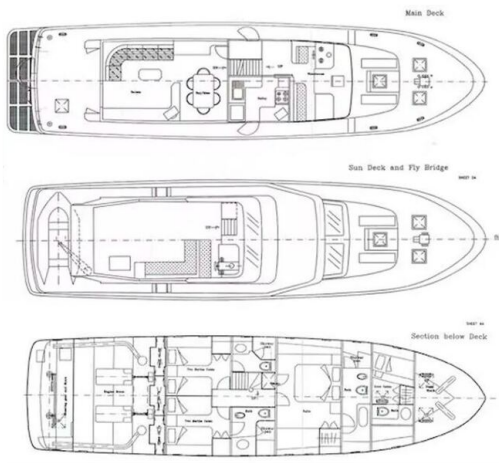

Make:	CCYD
Model:	200
Year:	1990
Condition:	Used
Hull:	Steel
Engine:	Caterpillar, 2x 275 hp
Engine type:	Inboard engine
Fuel type:	Diesel
Fuel tank:	6000 l (1,585.04 gal)
Length:	20 m (65.62 ft)
Beam:	5.2 m (17.06 ft)
Cabins:	3
Berths:	3

- Compass
- Depthsounder
- Autopilot
- VHF
- Plotter
- Log-speedometer
- Radar

General equipment

- TV
- DVD player
- Bimini

General information

Make:	CCYD
Model:	200
Year:	1990
Condition:	Used
Hull:	Steel

Engine

Engine:	Caterpillar, 2x 275 hp
Engine type:	Inboard engine
Fuel type:	Diesel
Fuel tank:	6000 l (1,585.04 gal)

Measurements

Length:	20 m (65.62 ft)
Beam:	5.2 m (17.06 ft)
Deep:	1.7 m (5.58 ft)
Weight:	78080 kg (172,134.04 lb)

IMGA1315

IMGA1265

IMGA1335t

IMGA1181t

IMGA1206

IMGA1276t

IMGA1286

LAYOUT