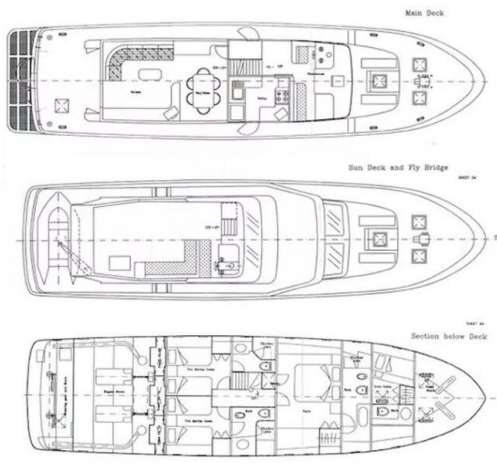

Make:	CCYD
Model:	200
Year:	1990
Condition:	Used
Hull:	Steel
Engine:	Caterpillar, 2x 275 hp
Engine type:	Inboard engine
Fuel type:	Diesel
Fuel tank:	6000 l (1,585.04 gal)
Length:	20 m (65.62 ft)
Beam:	5.2 m (17.06 ft)
Cabins:	3
Berths:	3

- Compass
- Depthsounder
- Autopilot
- VHF
- Plotter
- Log-speedometer
- Radar

Sail & Rig equipment

- Spinnaker

General equipment

- TV
- DVD player
- Bimini

General information

Make:	CCYD
Model:	200
Year:	1990
Condition:	Used
Hull:	Steel

Engine

Engine:	Caterpillar, 2x 275 hp
Engine type:	Inboard engine
Fuel type:	Diesel
Fuel tank:	6000 l (1,585.04 gal)

Measurements

Length:	20 m (65.62 ft)
Beam:	5.2 m (17.06 ft)
Deep:	1.7 m (5.58 ft)
Weight:	78080 kg (172,134.04 lb)

IMGA1206

info@superum-yachting.com

IMGA1276t

info@superum-yachting.com

IMGA1286

LAYOUT

Superum Yachting

ACI marina Rovinj